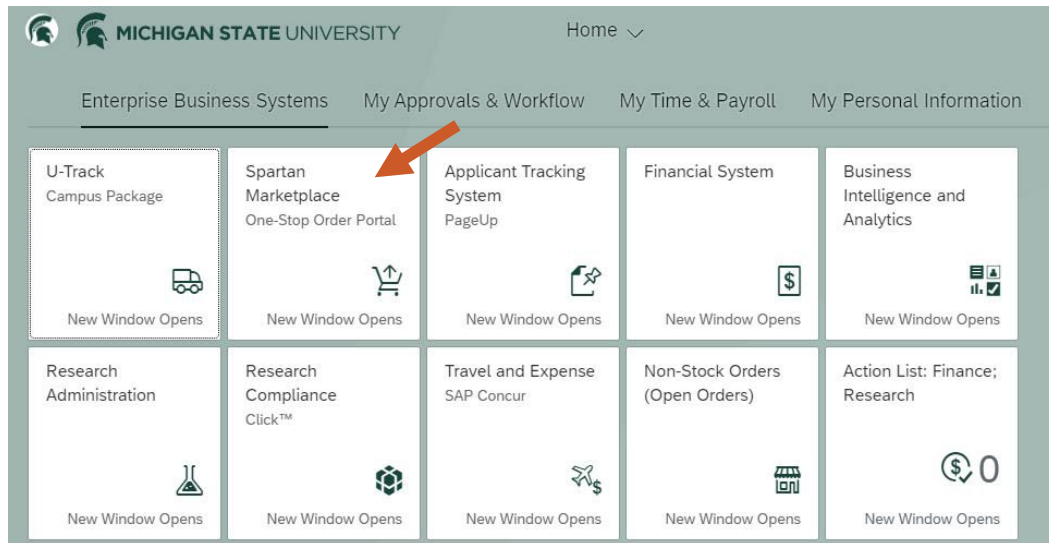

Access Spartan Marketplace

Overview: This job aid demonstrates the various ways users can access Spartan Marketplace, including the EBS portal and direct link.

Via EBS

1. Log in to ebs.msu.edu.
2. Click the **Spartan Marketplace** tile.